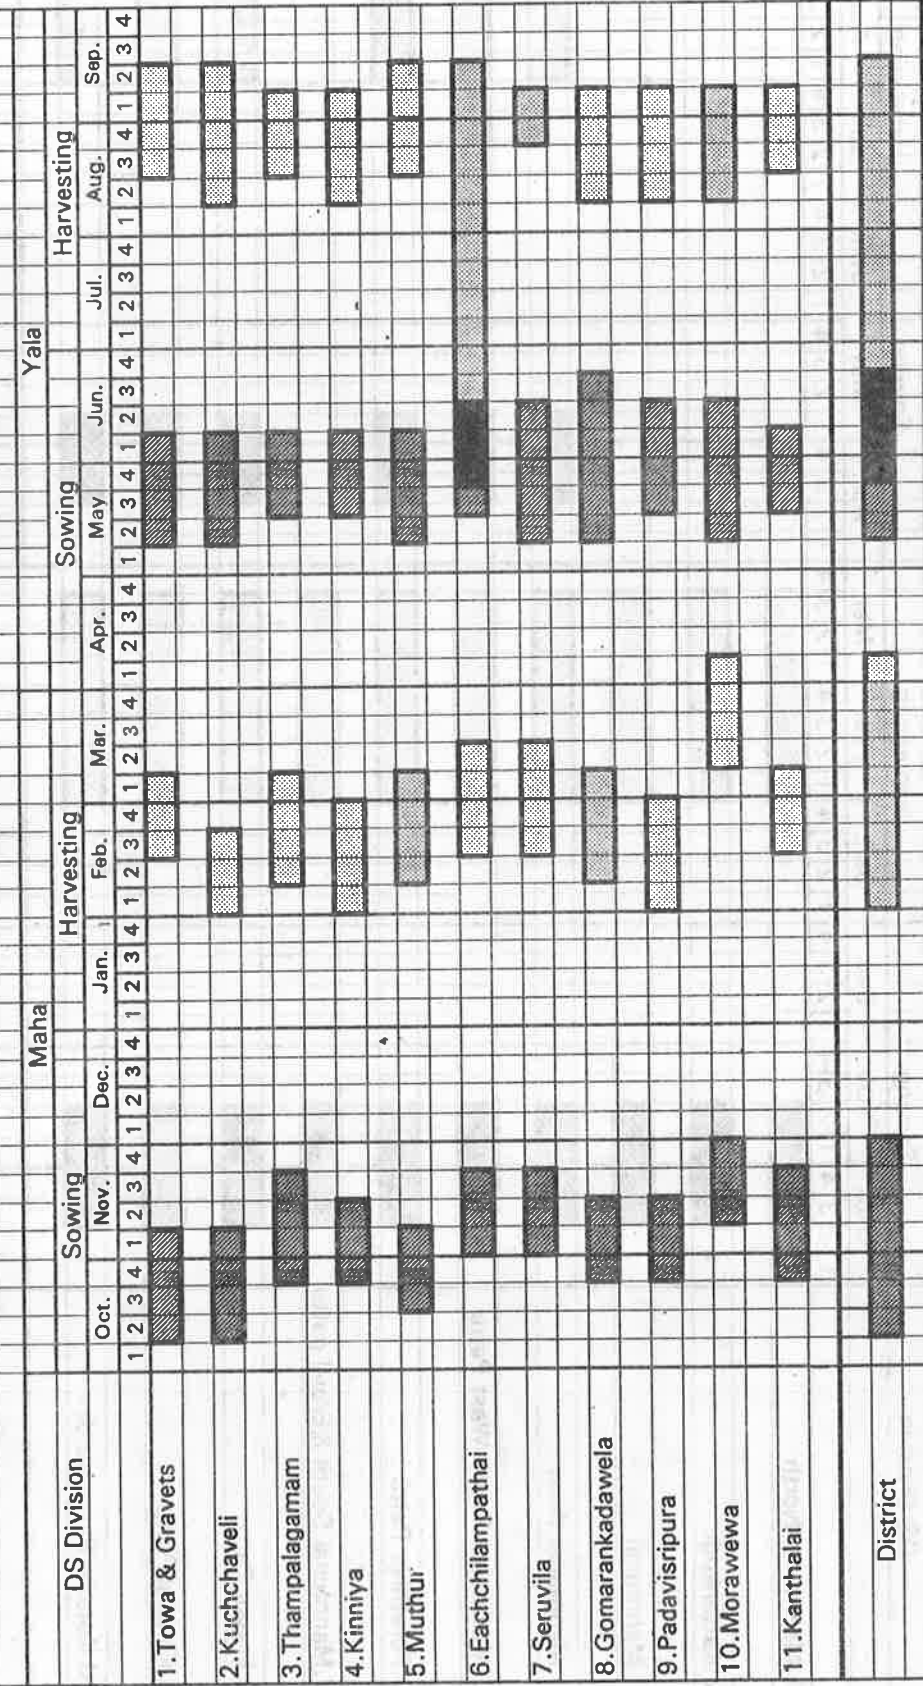

Chart 21: Sowing and harvesting periods of paddy cultivation by season and DS division in Trincomalee district

පළමු සහ දෙවන සවිඳි සමයේ පළමු සවිඳි කළු පොළොවේ සහ දෙවන සවිඳි කළු පොළොවේ පොළොව