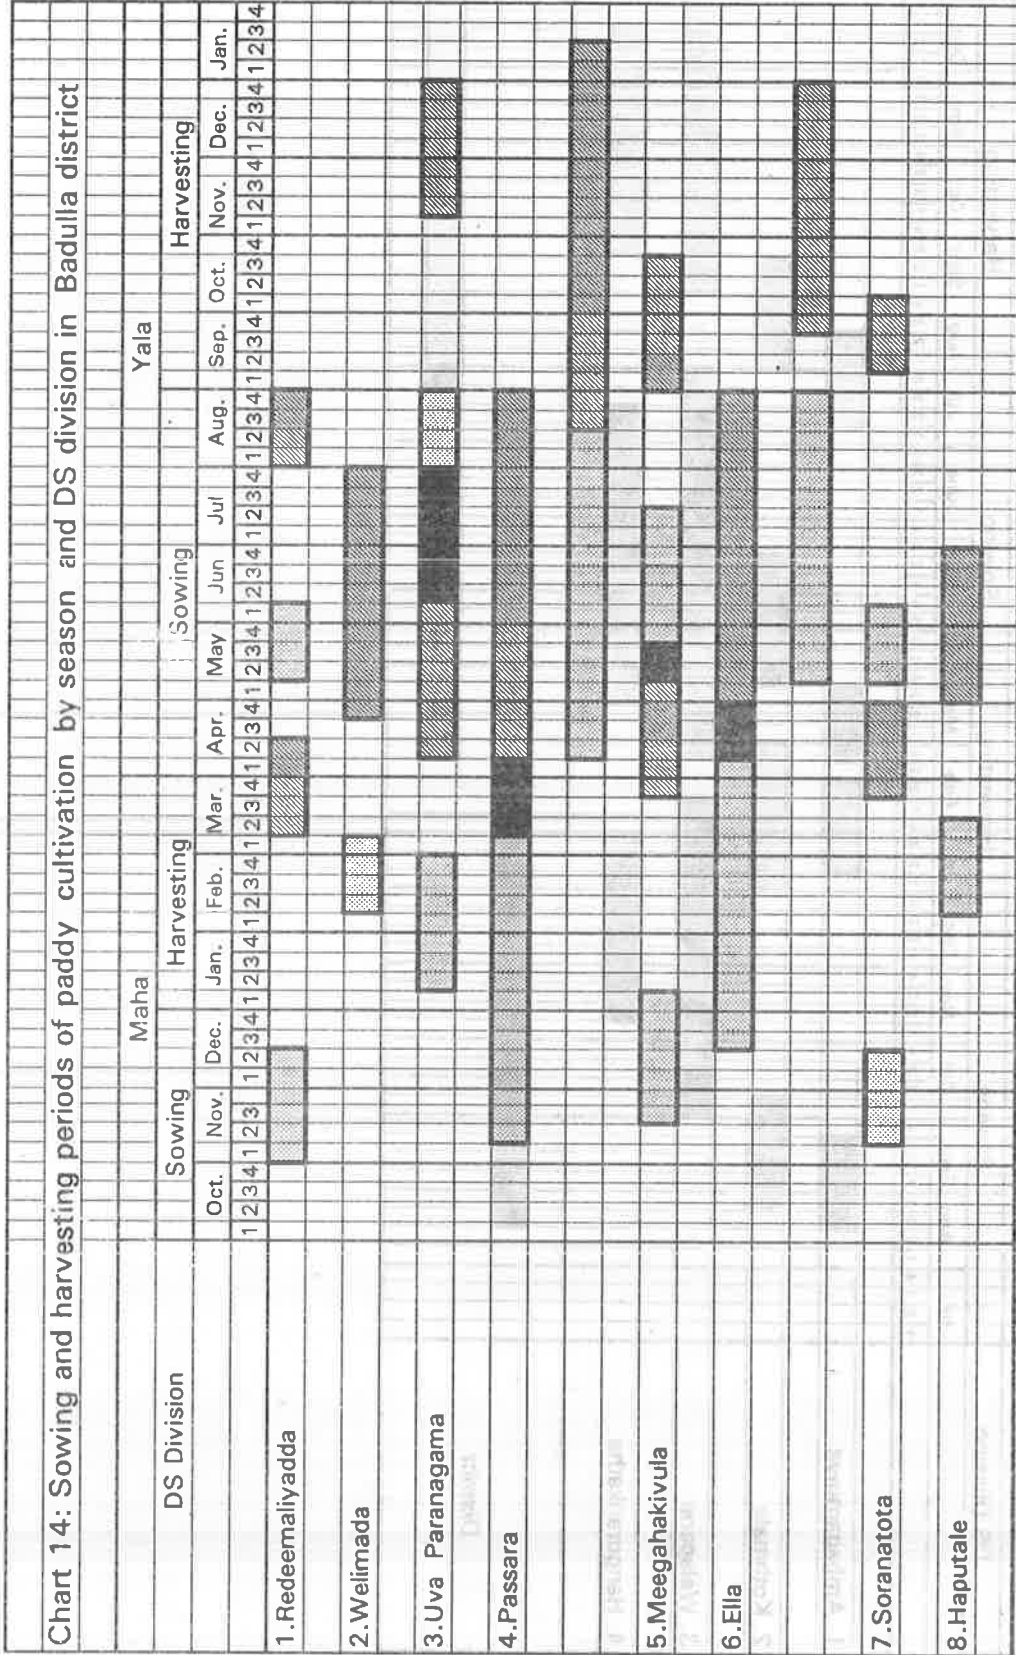

Chart 14: Sowing and harvesting periods of paddy cultivation by season and DS division in Badulla district

ශ්‍රී ලංකා ප්‍රජාතාන්ත්‍රික සමාජවාදී ජනරජයේ වගාකරණ දෙපාර්තමේන්තුව විසින් සකස් කළ ප්‍රකාශන පොතකි.