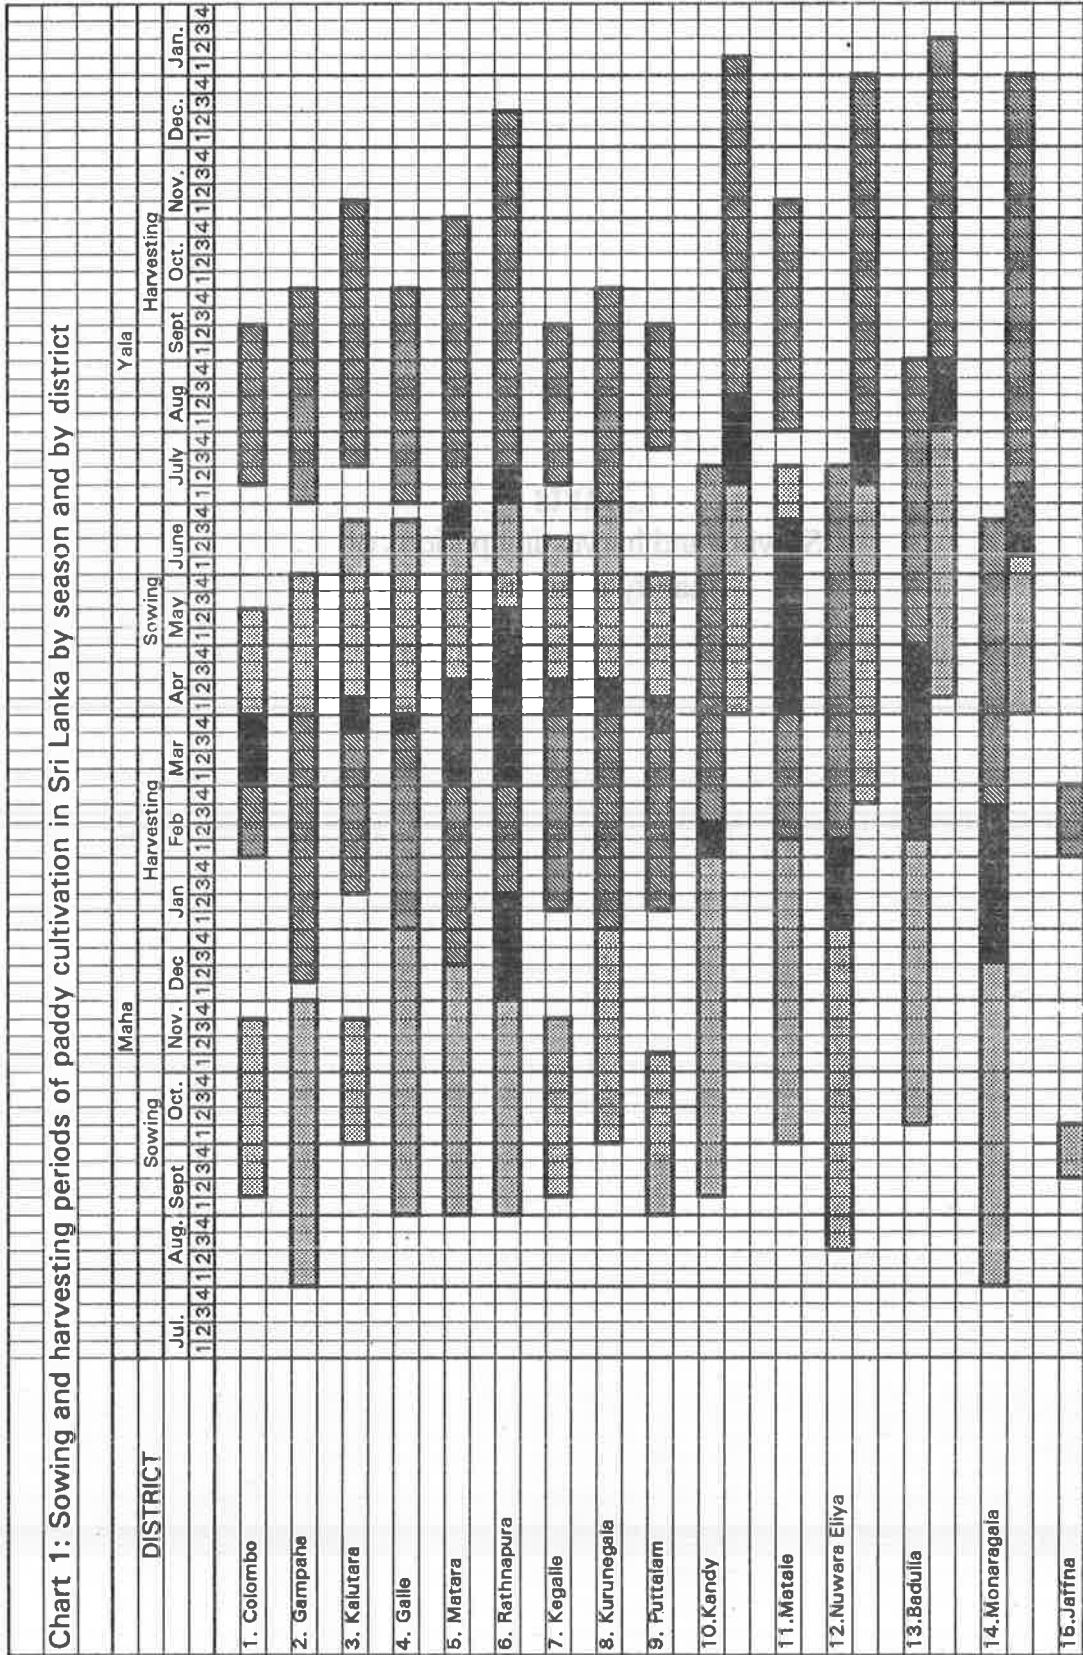

Chart 1: Sowing and harvesting periods of paddy cultivation in Sri Lanka by season and by district