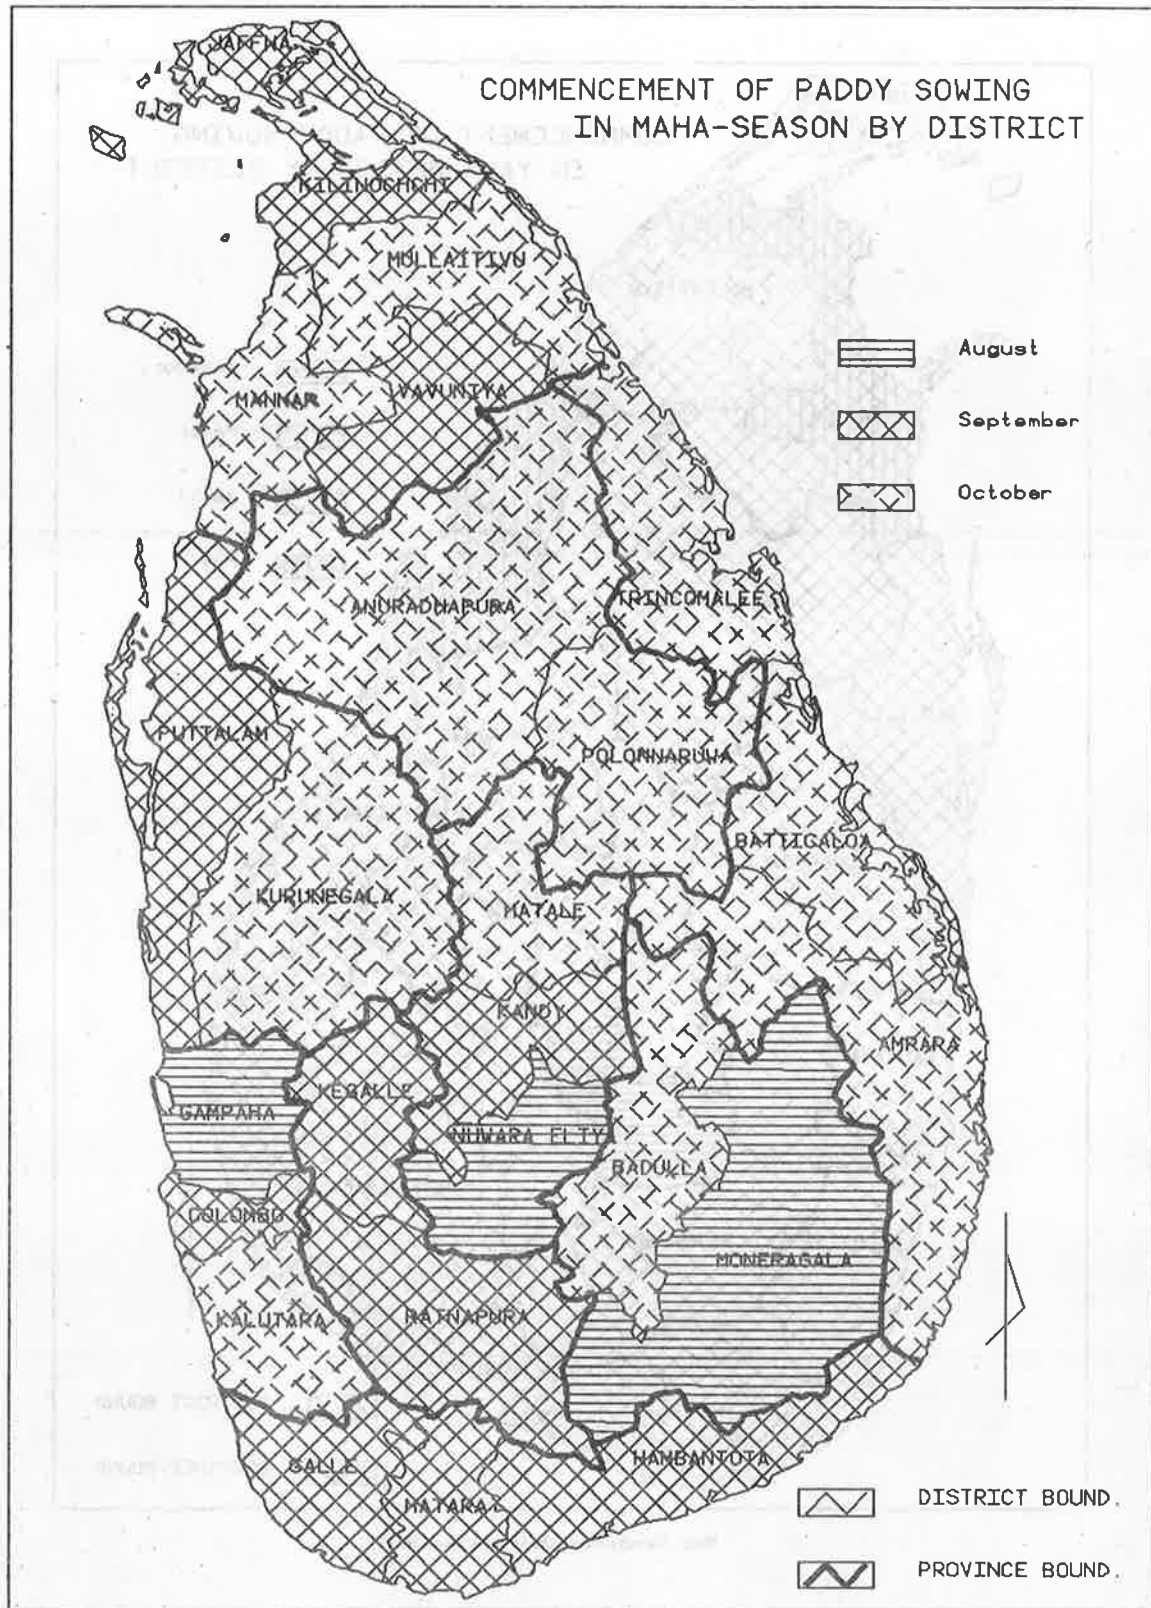

Map Compiled Using ARC/INFO