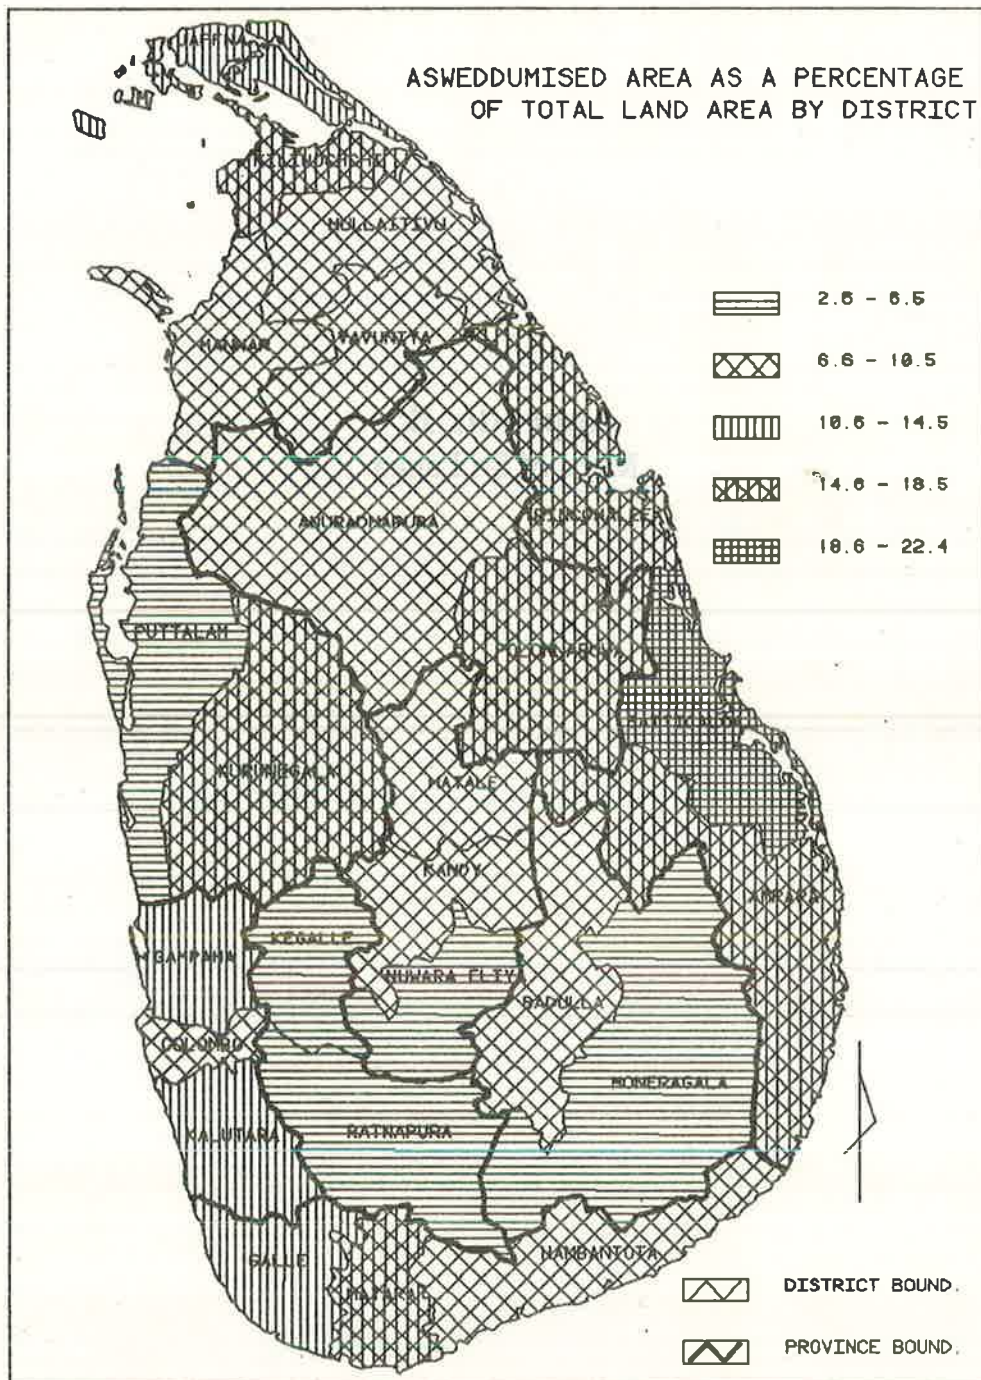

Map Compiled Using ARC/INFO