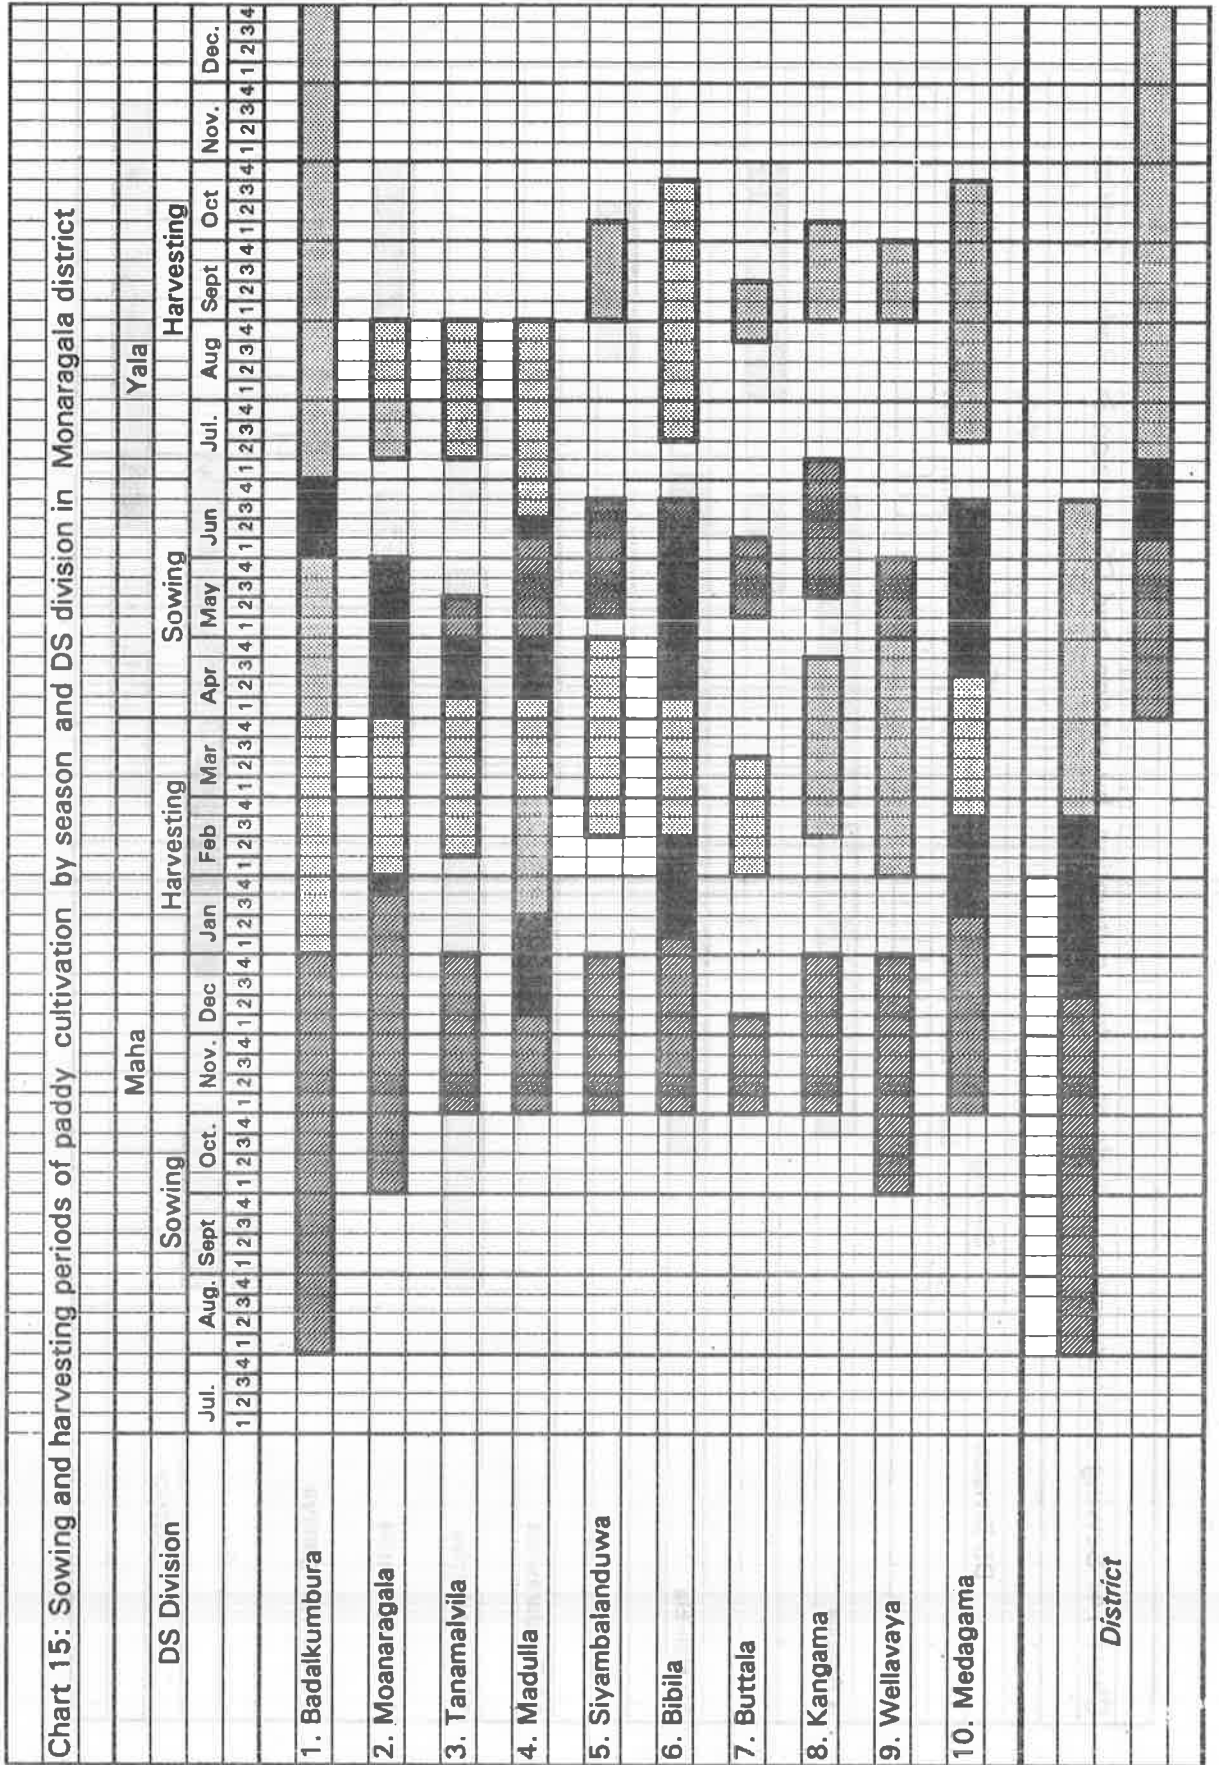

Chart 14: Sowing and harvesting periods of paddy cultivation by season and DS division in Badulla district

**Chart 15: Sowing and harvesting periods of paddy cultivation by season and DS division in Monaragala district**