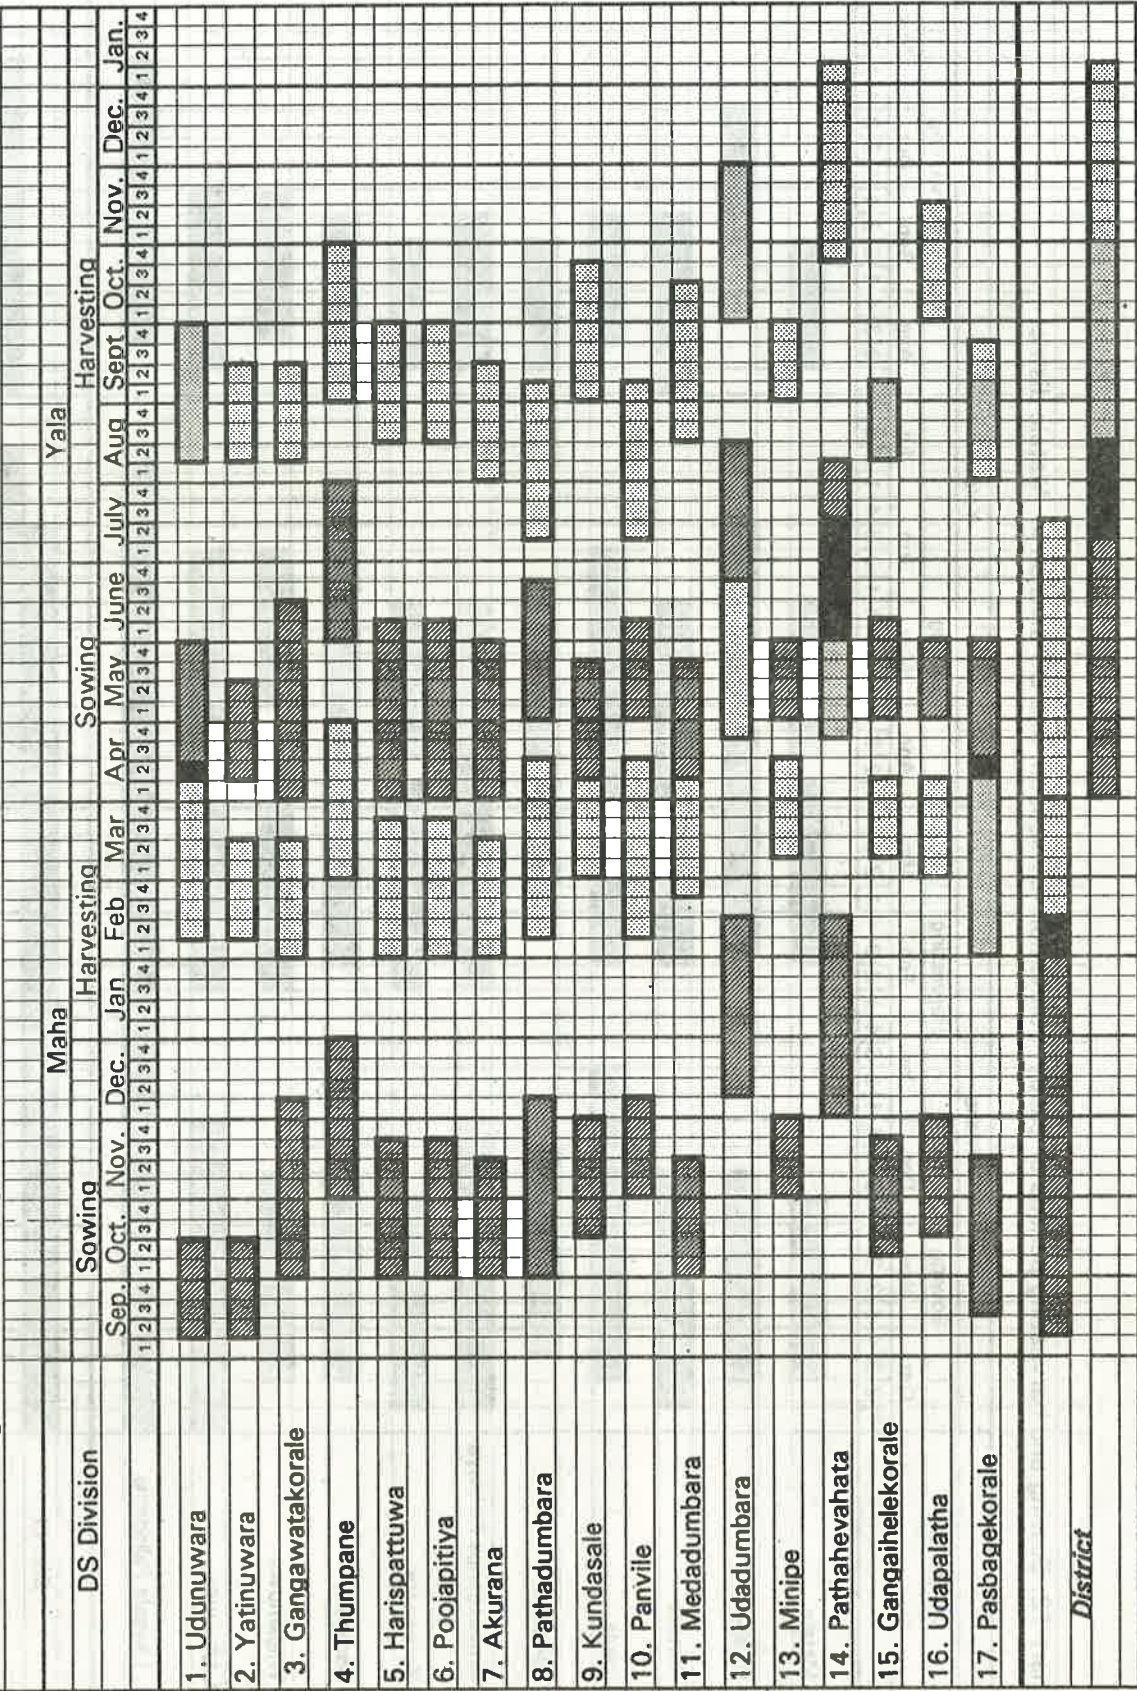

Chart 11: Sowing and harvesting periods of paddy cultivation by season and DS division in Kandy district

Chart 12: Sowing and harvesting periods of paddy cultivation by season and DS division in Matale district