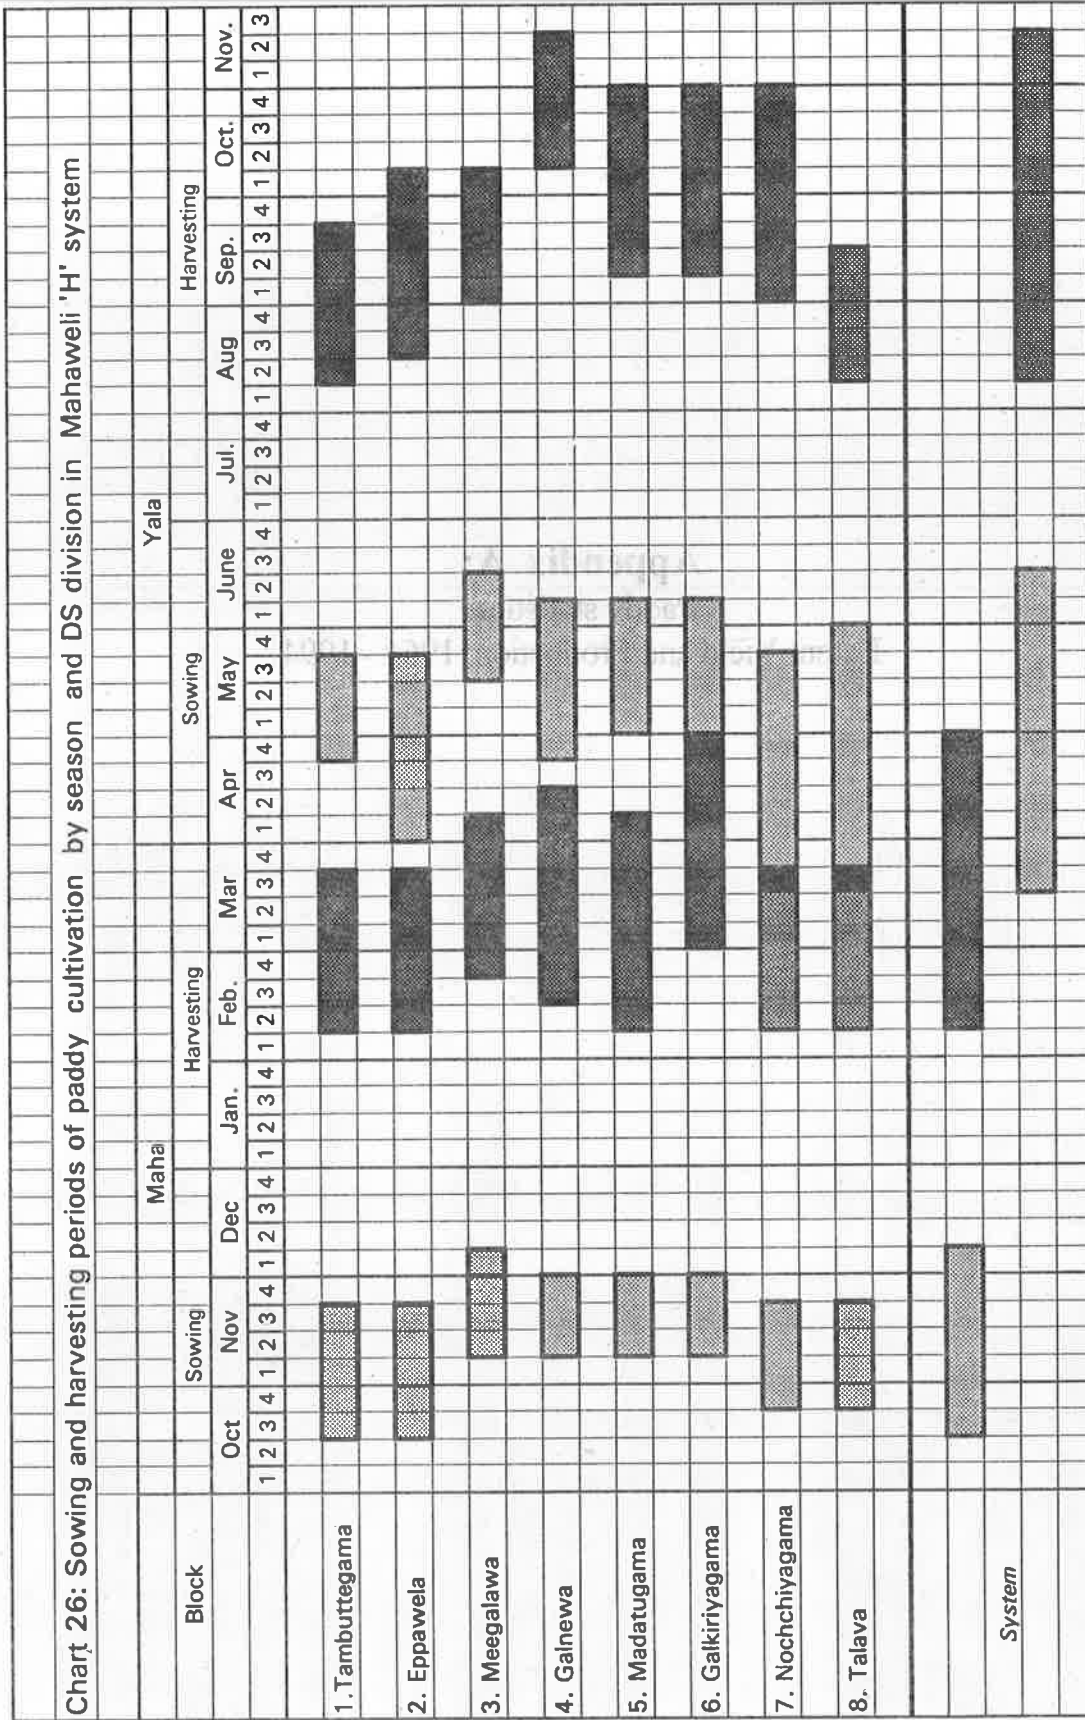

Chart 26: Sowing and harvesting periods of paddy cultivation by season and DS division in Mahaweli 'H' system