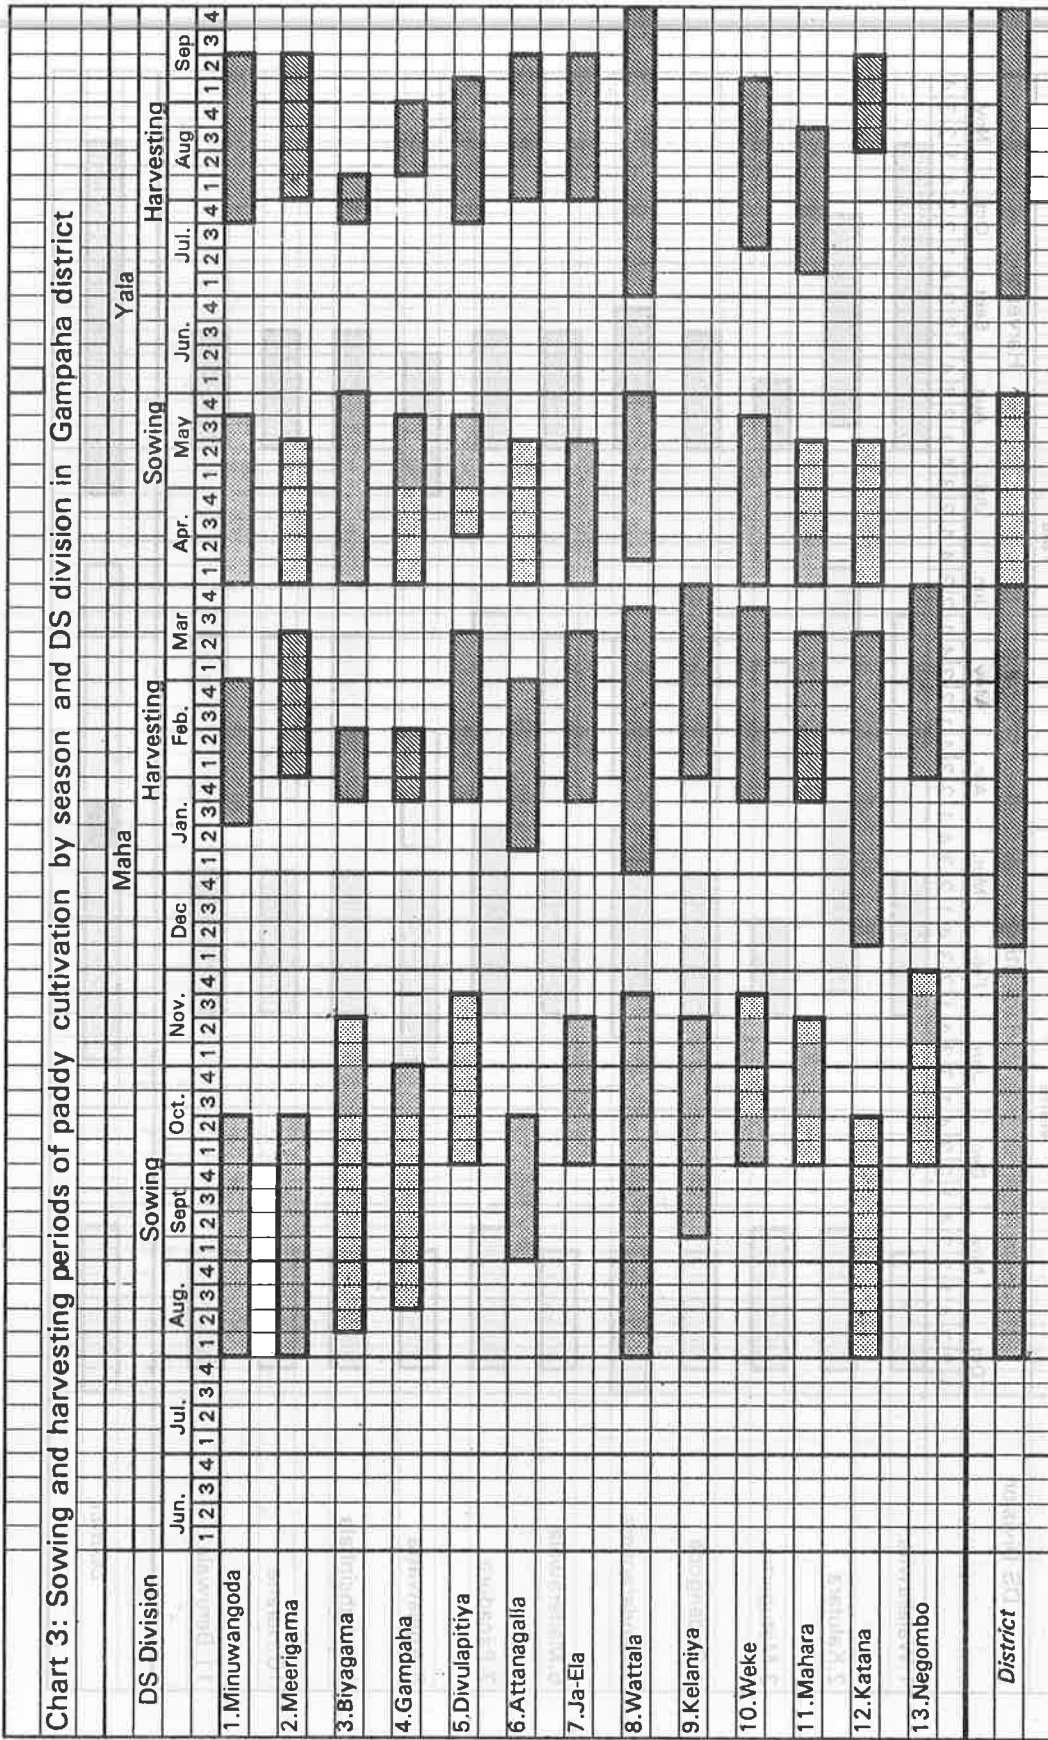

Chart 3: Sowing and harvesting periods of paddy cultivation by season and DS division in Gampaha district

ප්‍රතිමාවේ දැක්වූ සowing and harvesting periods are for the purpose of reference only. The actual periods may vary due to weather conditions.