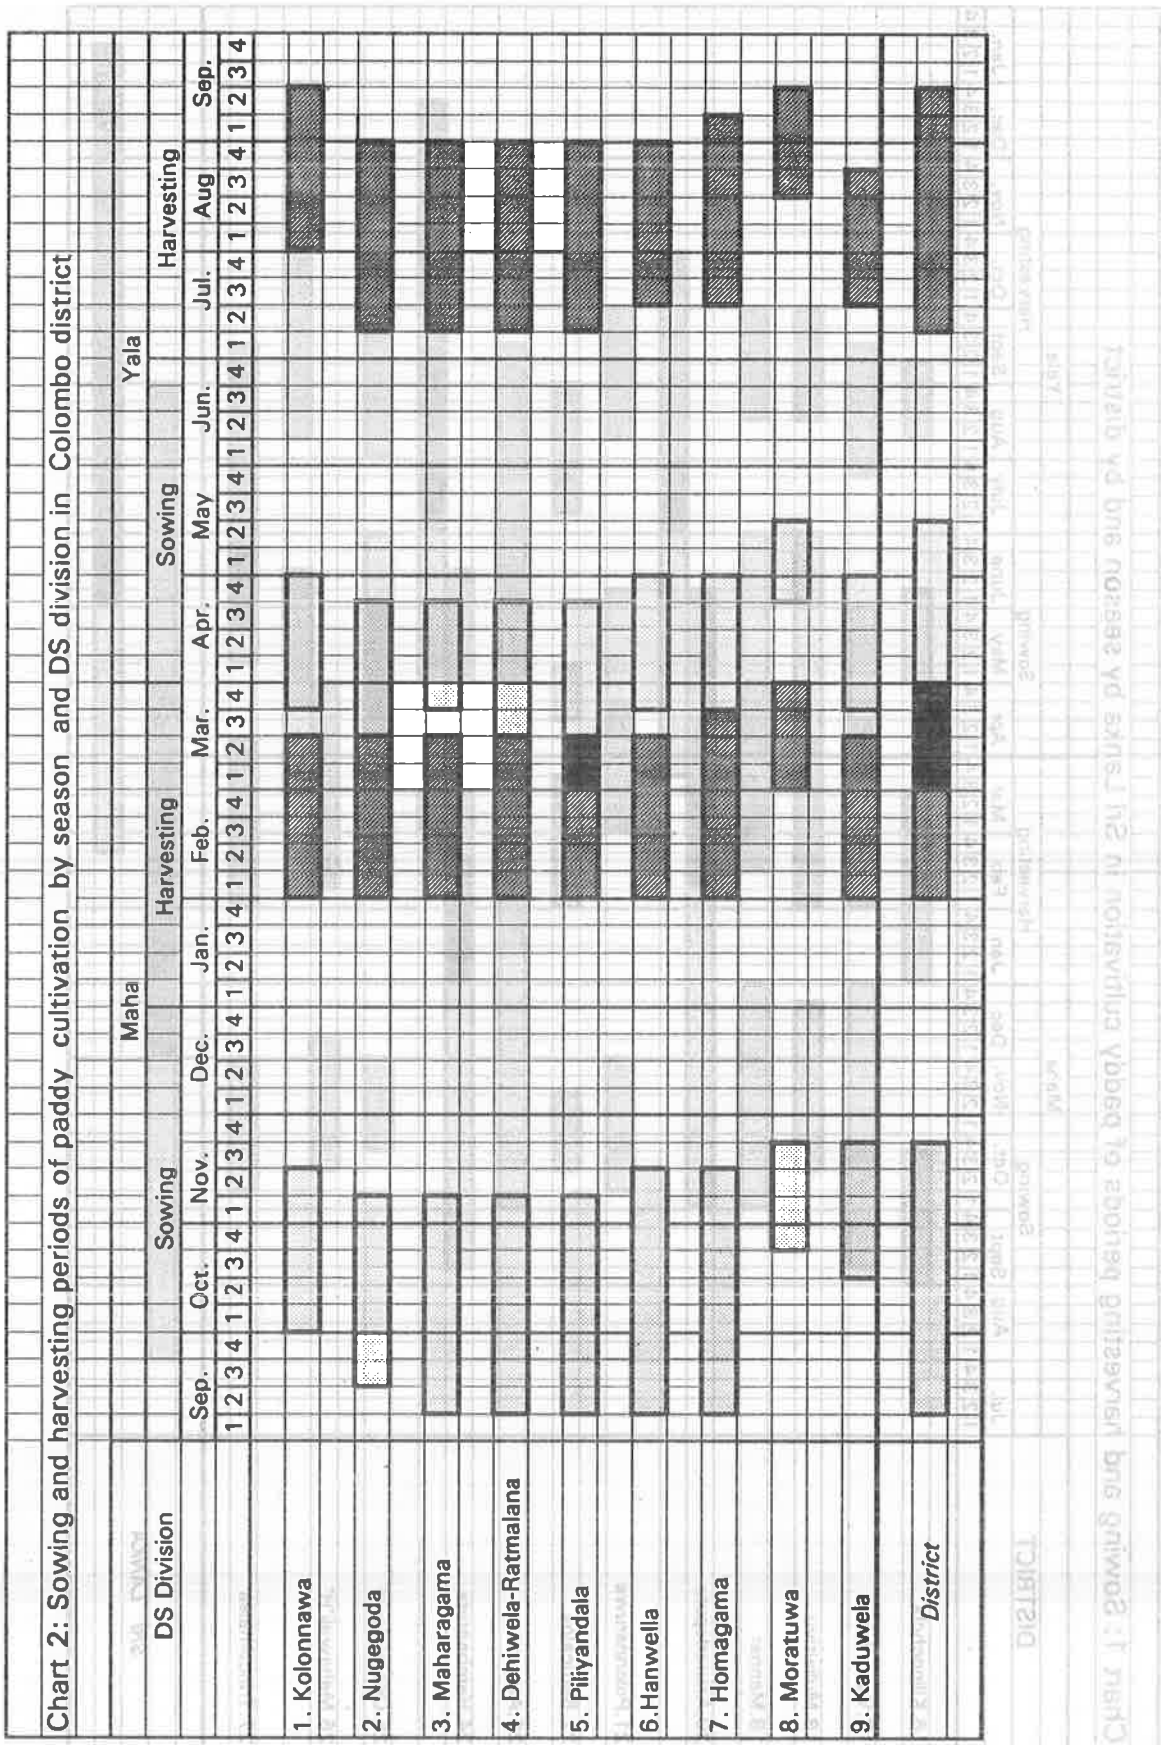

Table 26: Sowing and harvesting periods of paddy cultivation in Mahaweli H Special area

Chart 1: Sowing and harvesting periods of paddy cultivation in Sri Lanka by season and by district

Chart 1: Sowing and harvesting periods of paddy cultivation in Sri Lanka by season and by district