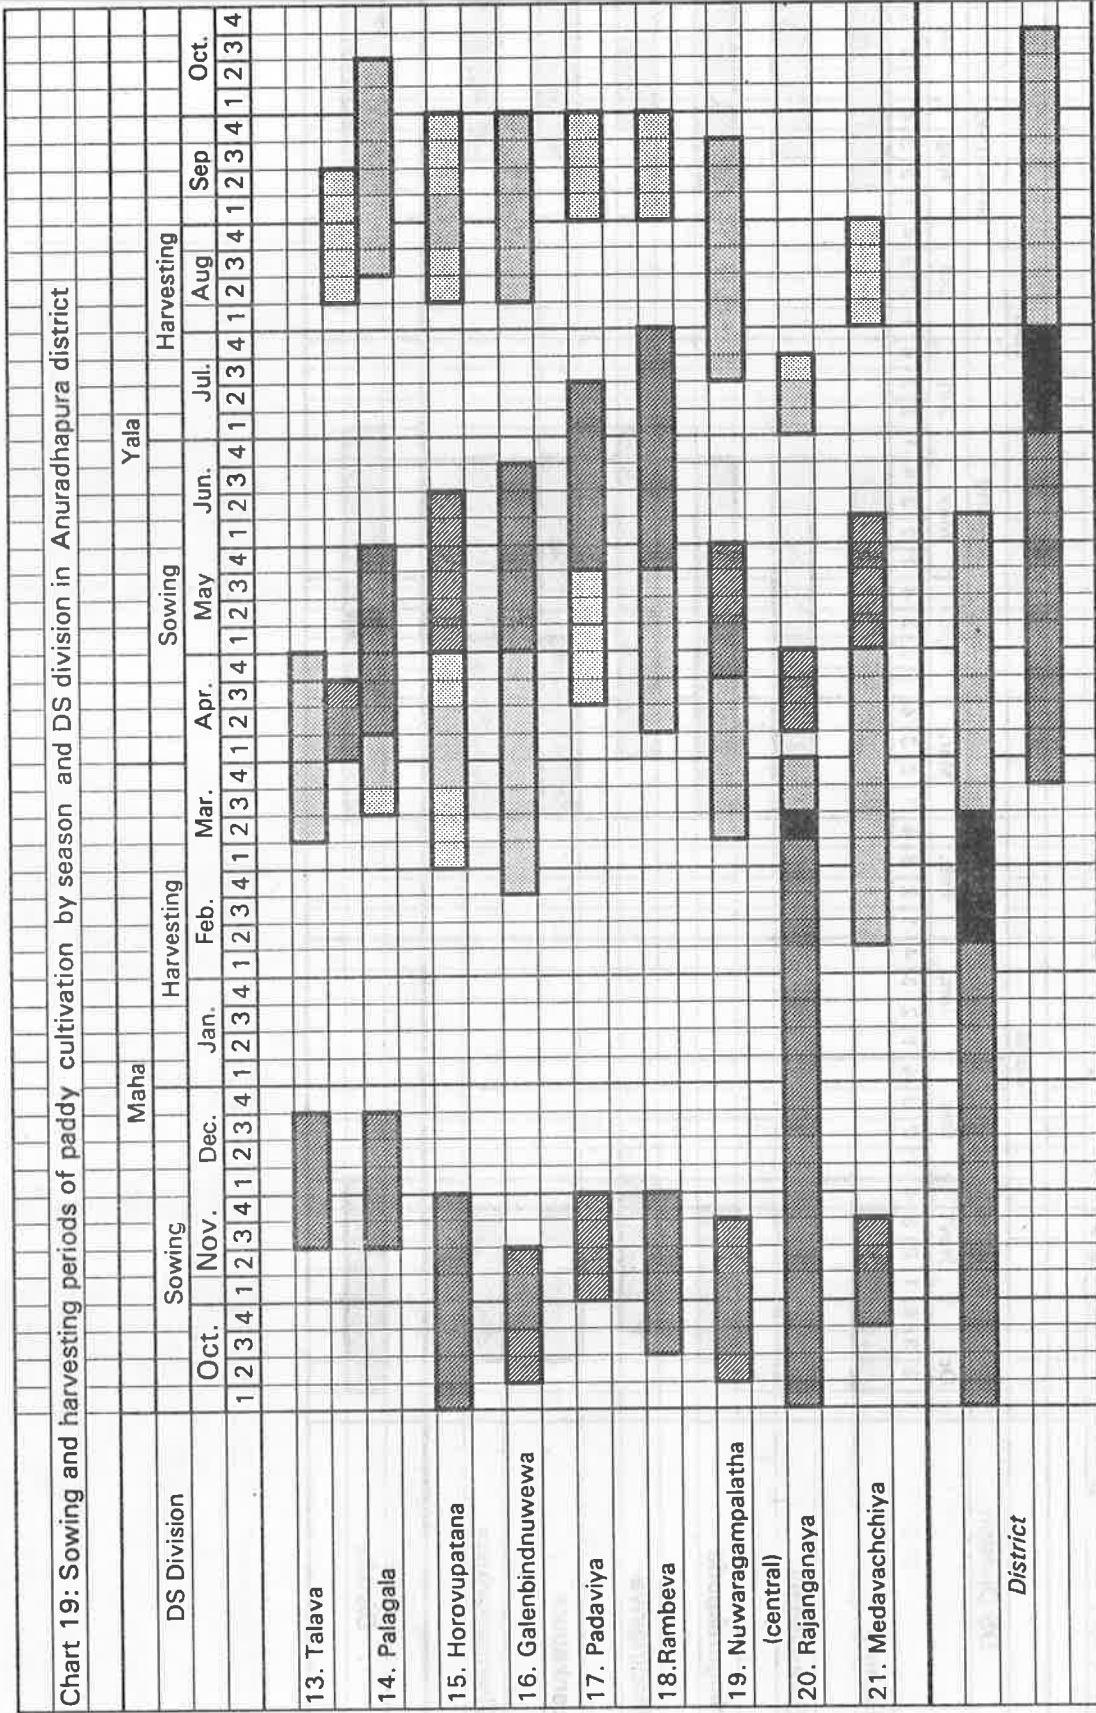

Chart 19: Sowing and harvesting periods of paddy cultivation by season and DS division in Anuradhapura district