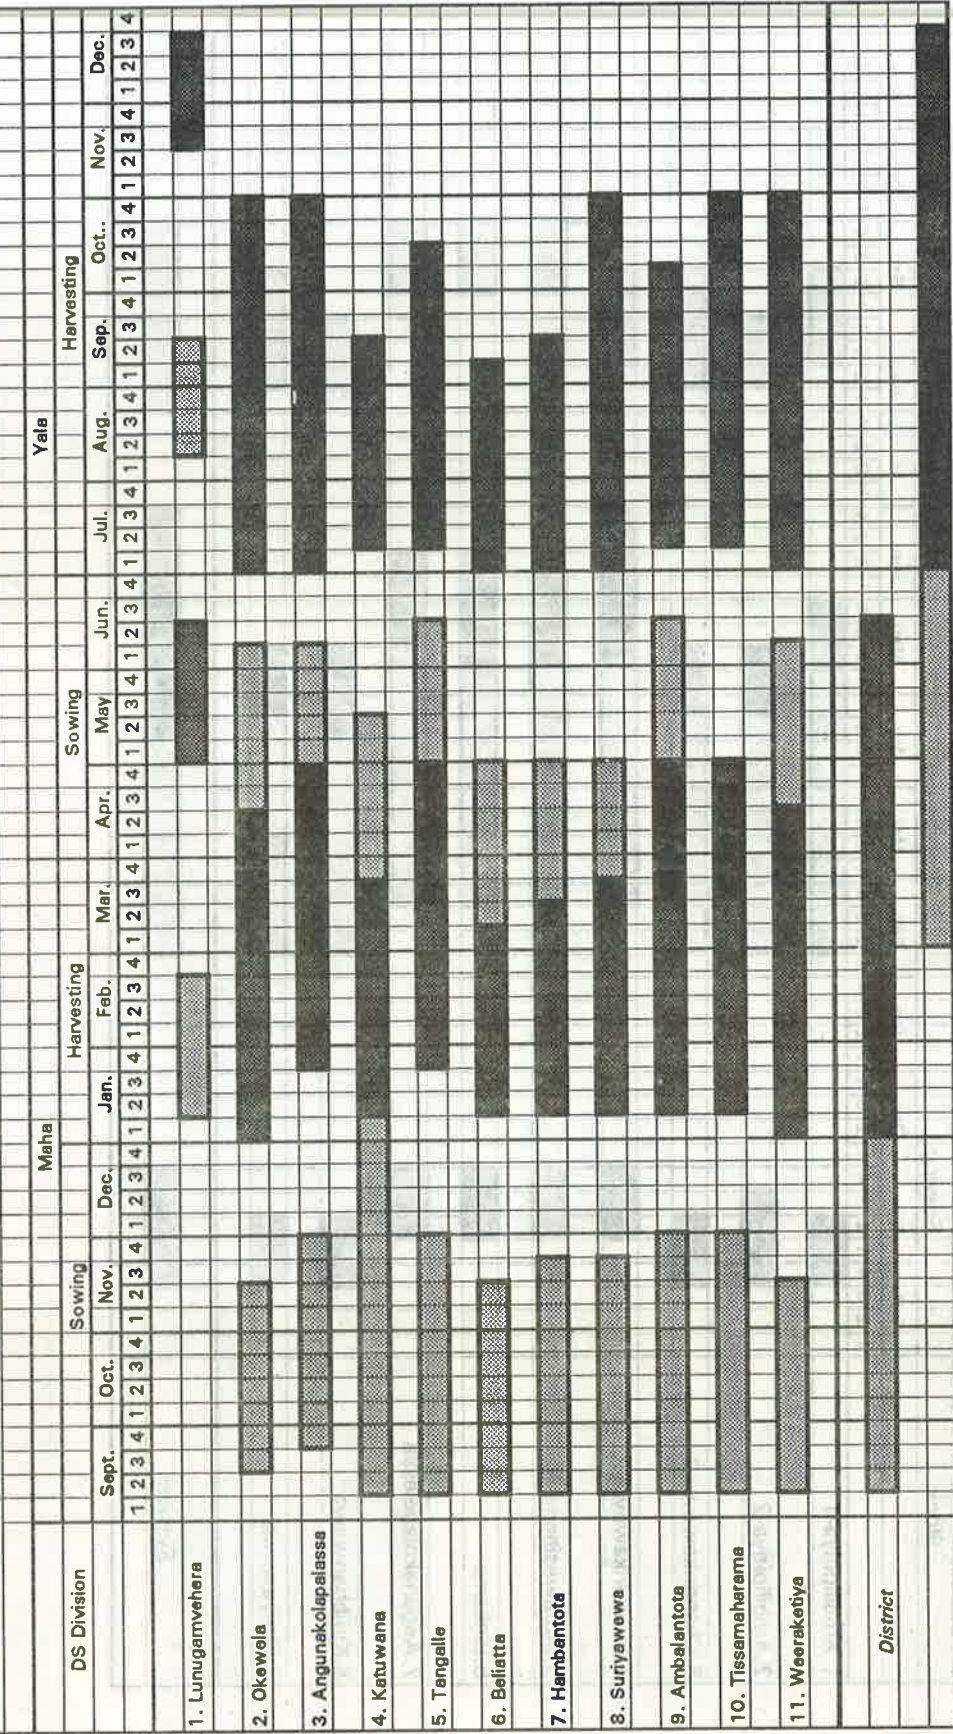

Chart 24: Sowing and harvesting periods of paddy cultivation by season and DS division in Hambantota district

Prepared by: [Name] / Date: [Date] / Page: [Page]