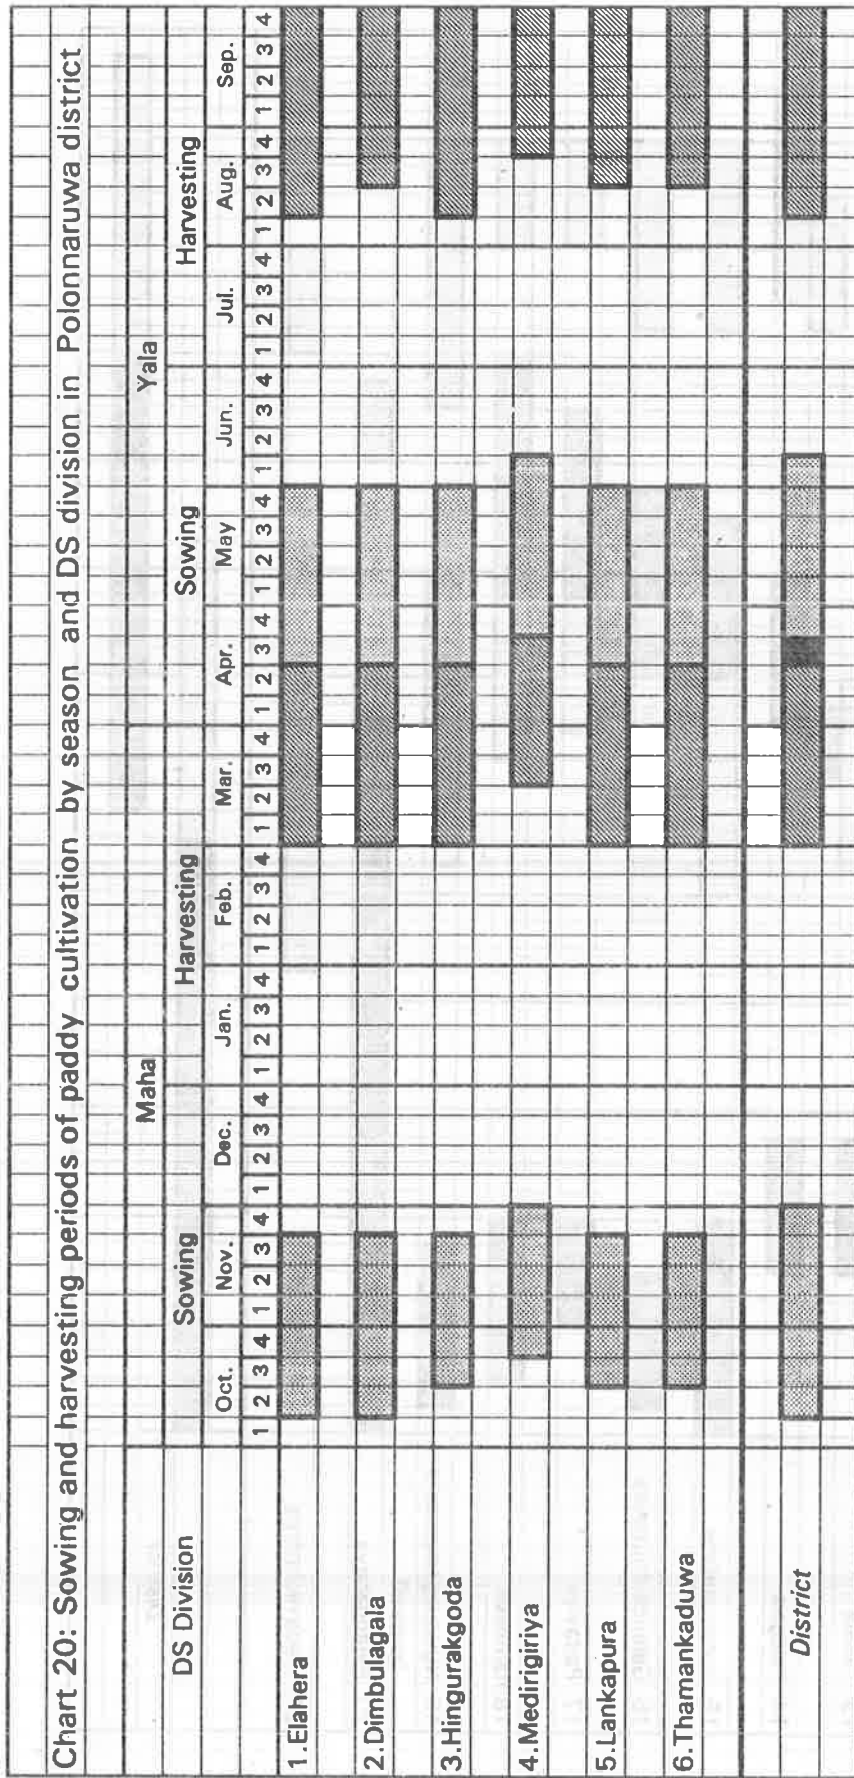

Handwritten notes and signatures in Sinhala script, including the name 'D.S. DE SILVA' and other illegible text.