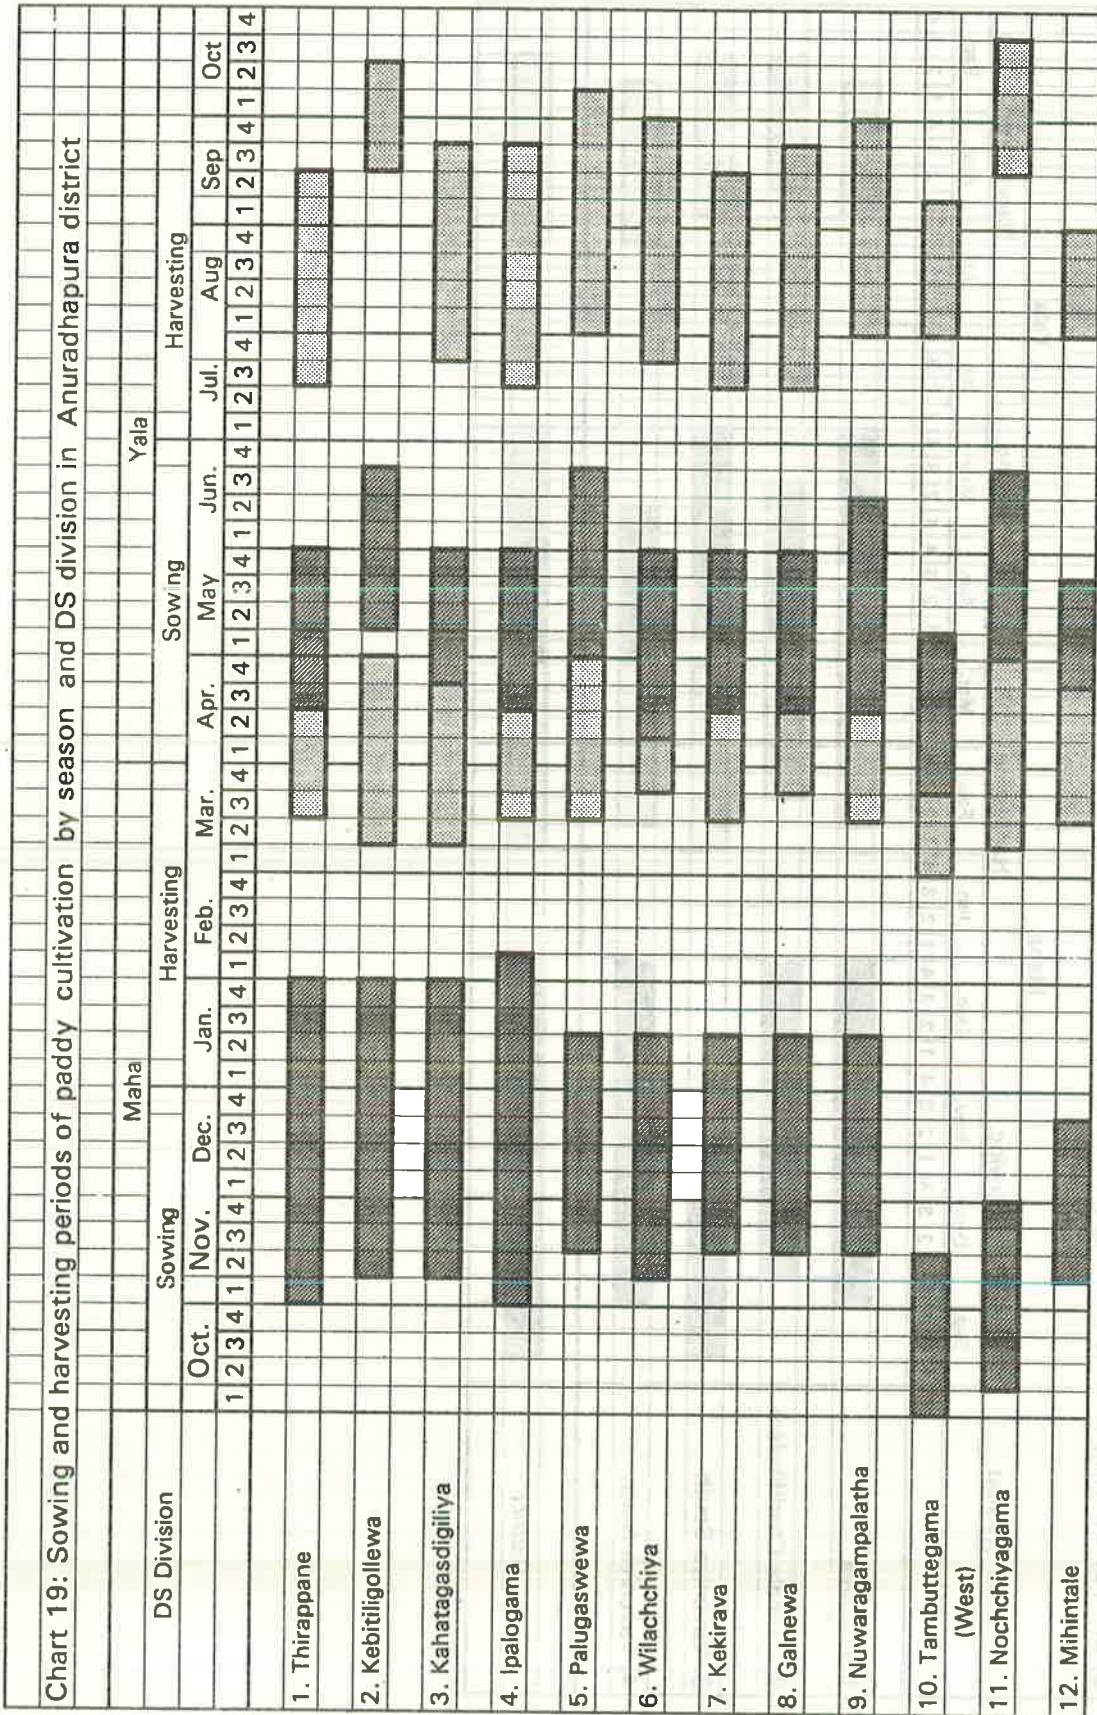

Chart 18: Sowing and harvesting periods of paddy cultivation by season and DS division in Vavuniya district

Chart 19: Sowing and harvesting periods of paddy cultivation by season and DS division in Anuradhapura district