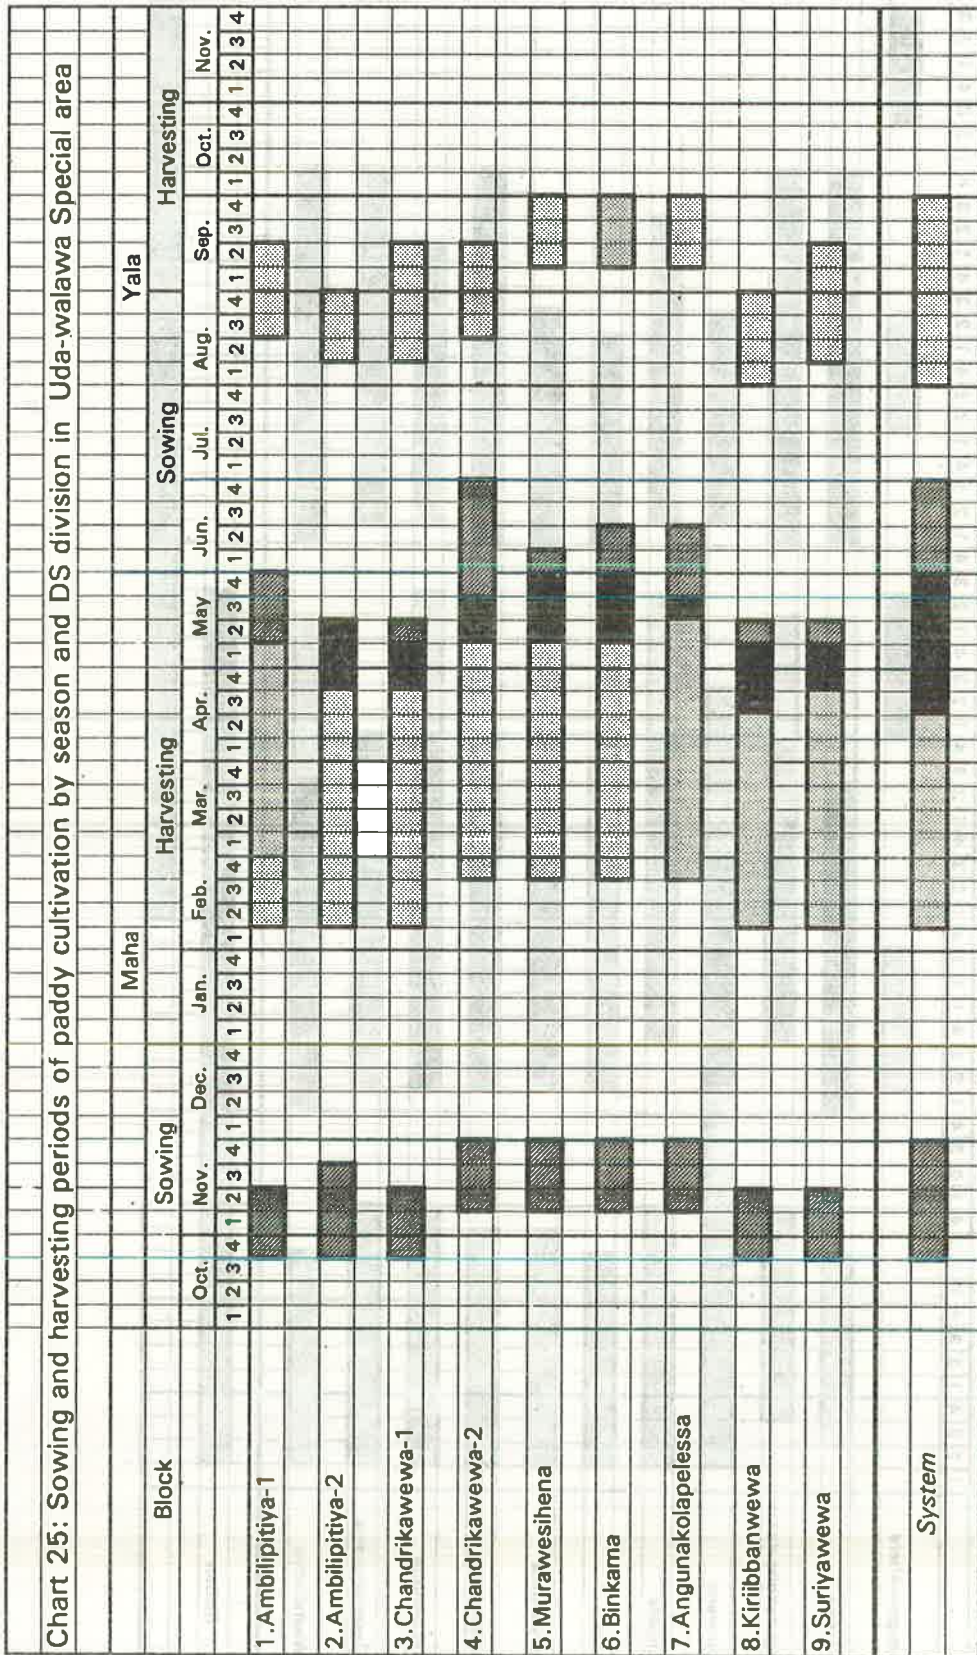

Chart 24: Sowing and harvesting periods of paddy cultivation by season and DS division in Hambantota district

Prepared by: [Name] / Date: [Date] / Page: [Page]

Chart 25: Sowing and harvesting periods of paddy cultivation by season and DS division in Uda-walawa Special area