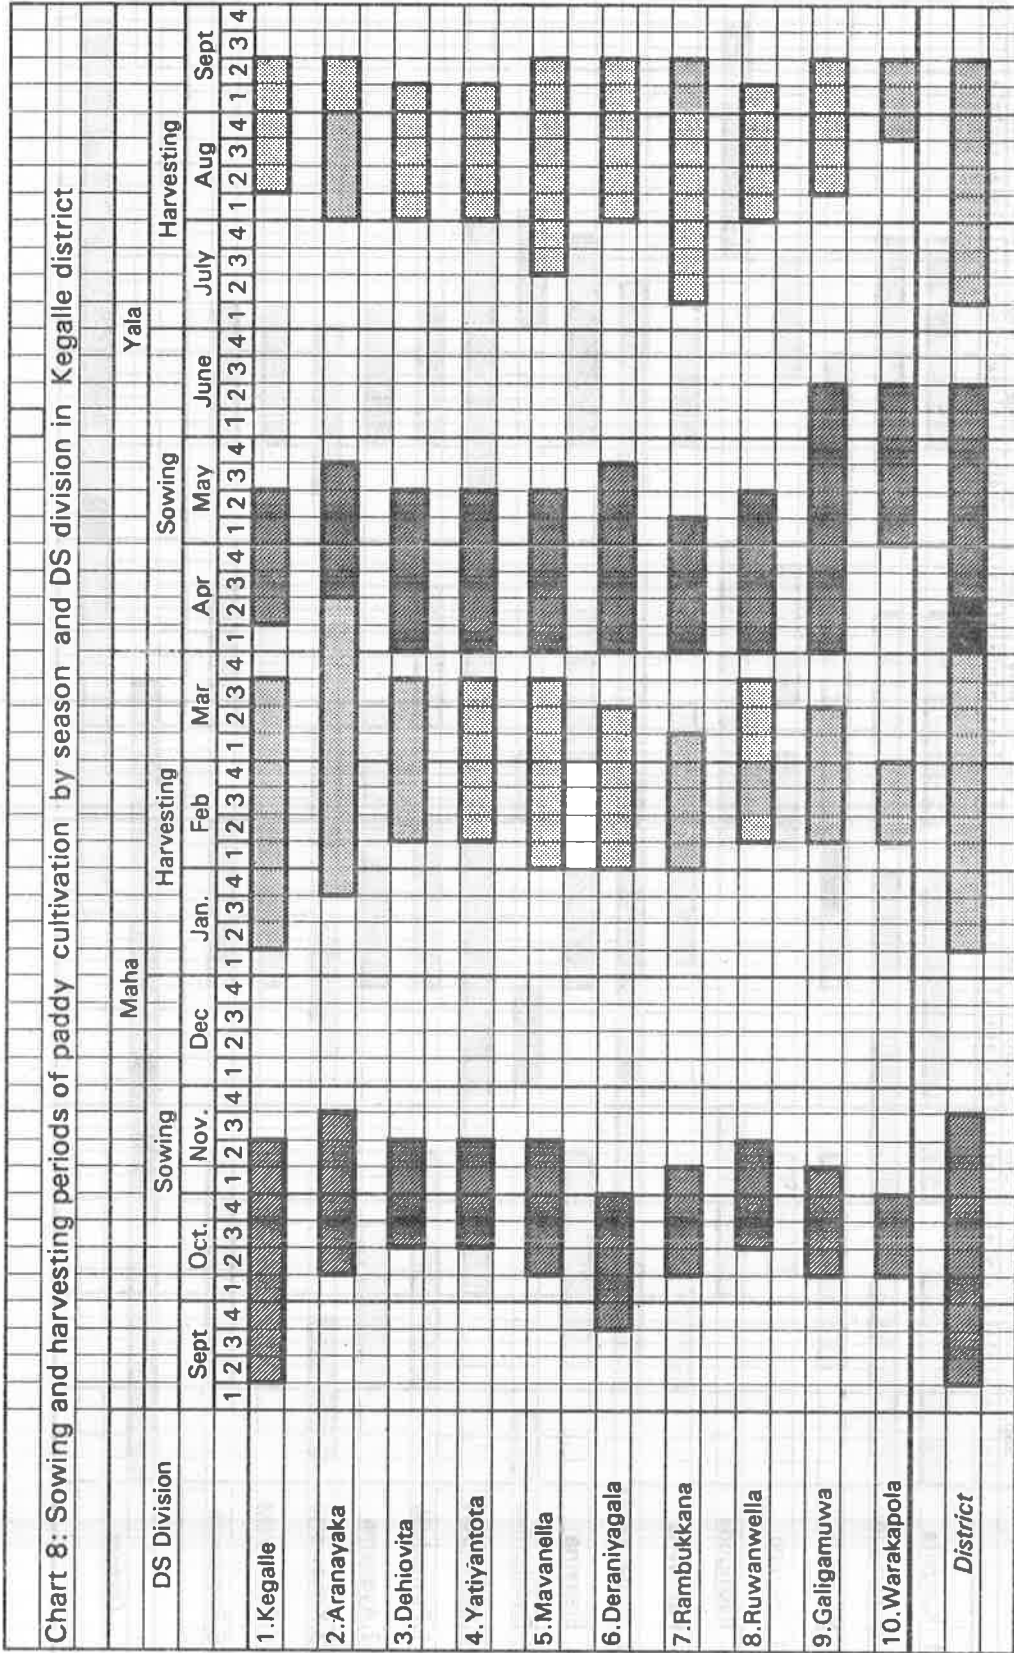

Chart 8: Sowing and harvesting periods of paddy cultivation by season and DS division in Kegalle district

Chart 9: Sowing and harvesting periods of paddy cultivation by season and DS division in Kurunegala district