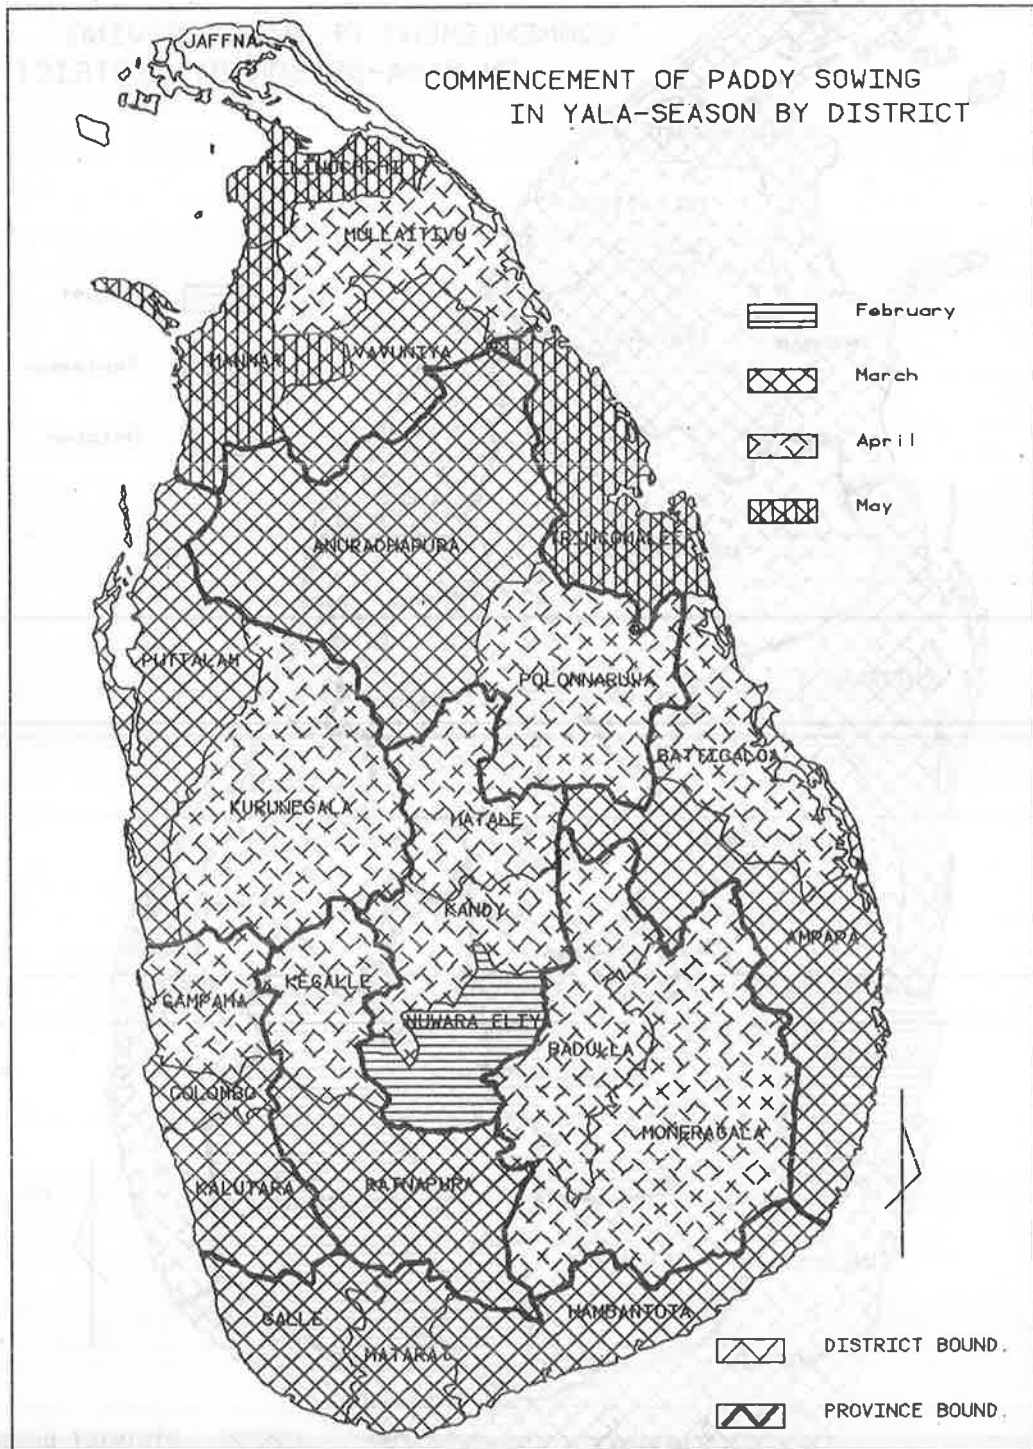

Map Compiled Using ARC/INFO

DEPARTMENTAL PUBLICATIONS
DEPARTMENT OF CENSUS AND STATISTICS
AGRICULTURE DIVISION, 3/1, ROYAL AVENUE,
COLOMBO 7. T'phone: 697592

	<u>NAME OF PUBLICATIONS</u>	<u>Year</u>	<u>Price</u>
** GENERAL PURPOSE PUBLICATIONS			
1	Statistical Pocket Book in English	1987	36.00
2	Statistical Pocket Book in English	1988	46.00
3	Statistical Pocket Book in English	1989	49.00
4	Statistical Pocket Book in English	1990	39.00
5	Statistical Pocket Book in English	1991	43.00
6	Statistical Pocket Book in English	1992	46.50
7	Statistical Pocket Book in English	1993	46.50
8	Statistical Pocket Book in English	1994	50.00
9	Statistical Pocket Book in Sinhala & Tamil	1984	15.00
10	Statistical Pocket Book in Sinhala & Tamil	1986	48.00
11	Statistical Pocket Book in Sinhala & Tamil	1987	46.00
12	Statistical Pocket Book in Sinhala & Tamil	1988	79.00
13	Statistical Pocket Book in Sinhala & Tamil	1990	161.00
14	Statistical Pocket Book in Sinhala & Tamil	1991	175.00
15	Statistical Abstract	1985	105.00
16	Statistical Abstract	1986	254.00
17	Statistical Abstract	1989	203.00
18	Statistical Abstract	1991	240.00
19	Statistical Abstract	1992	285.00
20	Statistical Abstract	1993	300.00
21	Administration Report of Director of Census & Statistics	1983	4.00
22	Administration Report of Director of Census & Statistics	1984	4.00
23	Administration Report of Director of Census & Statistics	1985	4.00
24	Administration Report of Director of Census & Statistics	1986	15.00
25	Administration Report of Director of Census & Statistics	1987	15.00
26	Administration Report of Director of Census & Statistics	1988	27.00
27	Sri Lanka Economic Atlas (Sinhala)	1980	26.50
** POPULATION AND DEMOGRAPHY			
1	Census of Population & Housing- [General Report Vol:3]	1981	110.00
2	Census of Population & Housing- [Population tables Based on a 10% sample]	1981	35.00
3	Census of Population & Housing- [Housing tables Based on a 10% sample]	1981	20.00