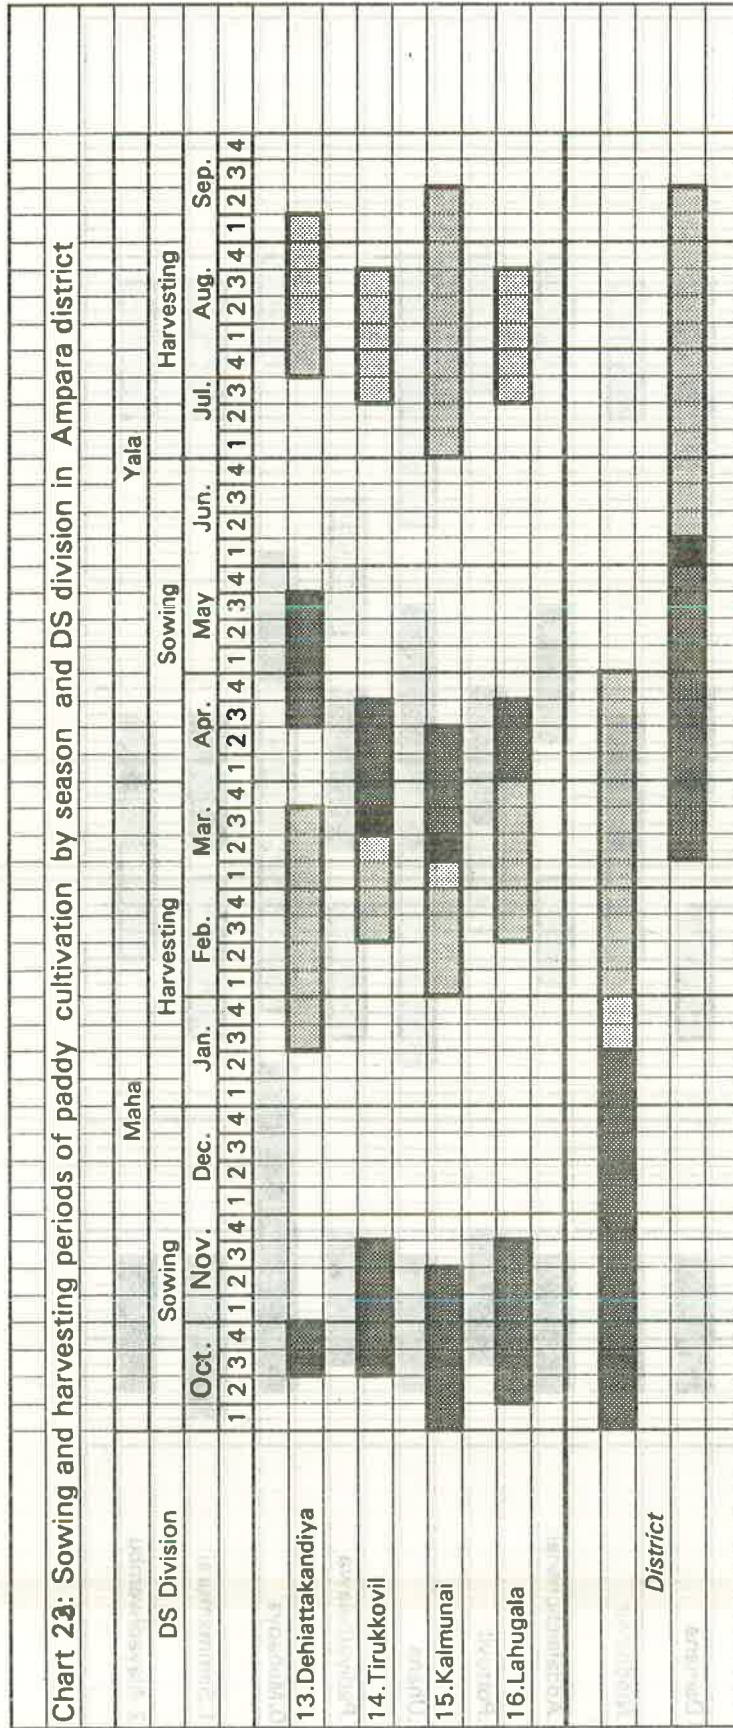

1. Akkaipaattu, 2. Ampara, 3. Karaitivu, 4. Damana, 5. Nindhavur, 6. Addalaichenai, 7. Pottuvil, 8. Uhana, 9. Padiyathalawa, 10. Mahaoya, 11. Sammanturai, 12. Alayadiwembu

Chart 23: Sowing and harvesting periods of paddy cultivation by season and DS division in Ampara district